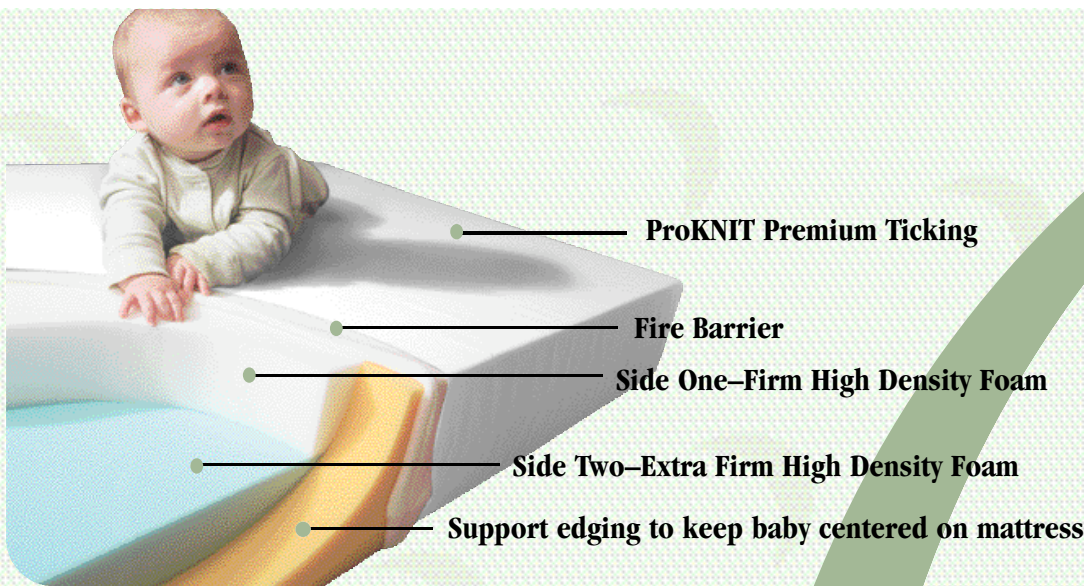

Starlight Support™ by Moonlight Slumber

Simply the best crib mattress available

Safe, healthy, comfortable and elegant,
you can't buy a better product, period.

SAFE. Industry and Federal standards for crib mattresses are surprisingly lax. However, the safety of little dreamers everywhere is the primary goal of Moonlight Slumber™. That is why our mattresses exceed all current and planned safety standards. Each Starlight Support™ mattress crib and cradle, comes standard with a fire resistant barrier—exceeding the Federal Flammability Standard of FR, fire retardant. What this means is unparalleled safety and peace of mind for the most discerning parents.

HEALTHY. Developed from a line of proven health care mattresses used in hospitals and nurseries nationwide, Starlight Support™ mattresses offer unique health features.

- *Antimicrobial.* Each Starlight Support mattress is antimicrobial—treated inside and out to safely and effectively prevent bacteria growth for the lifetime of your mattress.
- *Welded seams.* Instead of sewing mattress covers to the support material as is the industry standard, Starlight Support seams are welded, with no needle holes in the mattress cover to invite dust mites or bacteria to flourish.
- *No taped edges.* The decorative tape, or roll, that is standard of typical mattress seams actually prevents fluid run-off by absorbing excess body fluids. The damp cording then becomes host to bacteria. Starlight Support's welded seams eliminate the need for taped edges and, therefore, eliminate the unintended parasitic guests.